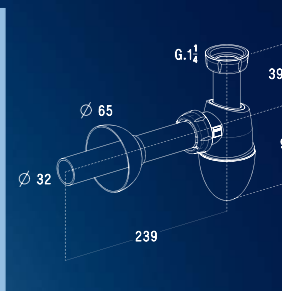

## INNOVATIONS

- ✓ Easy to install
- ✓ Reliability
- ✓ Built-in gaskets
- ✓ Perfect and long-lasting watertightness

For the washbasin  
**EASYPHON**

Washbasin trap  
Trap ready-to-install  
Outlet  $\varnothing$  32 mm

Réf. : BM21S  
Code info : 0201284

For the washbasin  
**EASYPHON**

Washbasin trap  
Trap ready-to-install  
Wall outlet pipe  $\varnothing$  32 mm

Réf. : C2921  
Code info : 202073

For the washbasin  
**EASYPHON**

Washbasin trap  
Trap ready-to-install  
Outlet  $\varnothing$  40 mm

Réf. : BM24S  
Code info : 0201285

For the washbasin  
**EASYPHON**

Washbasin trap  
Trap ready-to-install  
Wall outlet pipe  $\varnothing$  40 mm