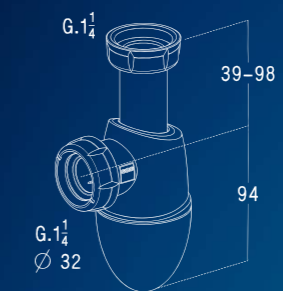

## INNOVATIONS

- ✓ Easy to install
- ✓ Reliability
- ✓ Built-in gaskets
- ✓ Perfect and long-lasting watertightness

For the washbasin  
**EASYPHON**

Washbasin trap  
Trap ready-to-install  
Outlet  $\varnothing$  32 mm

Réf. : BM21S  
Code info : 0201284

For the washbasin  
**EASYPHON**

Washbasin trap  
Trap ready-to-install  
Wall outlet pipe  $\varnothing$  32 mm

Réf. : C2921  
Code info : 202073

For the washbasin  
**EASYPHON**

Washbasin trap  
Trap ready-to-install  
Outlet  $\varnothing$  40 mm

Réf. : BM24S  
Code info : 0201285

For the washbasin  
**EASYPHON**

Washbasin trap  
Trap ready-to-install  
Wall outlet pipe  $\varnothing$  40 mm